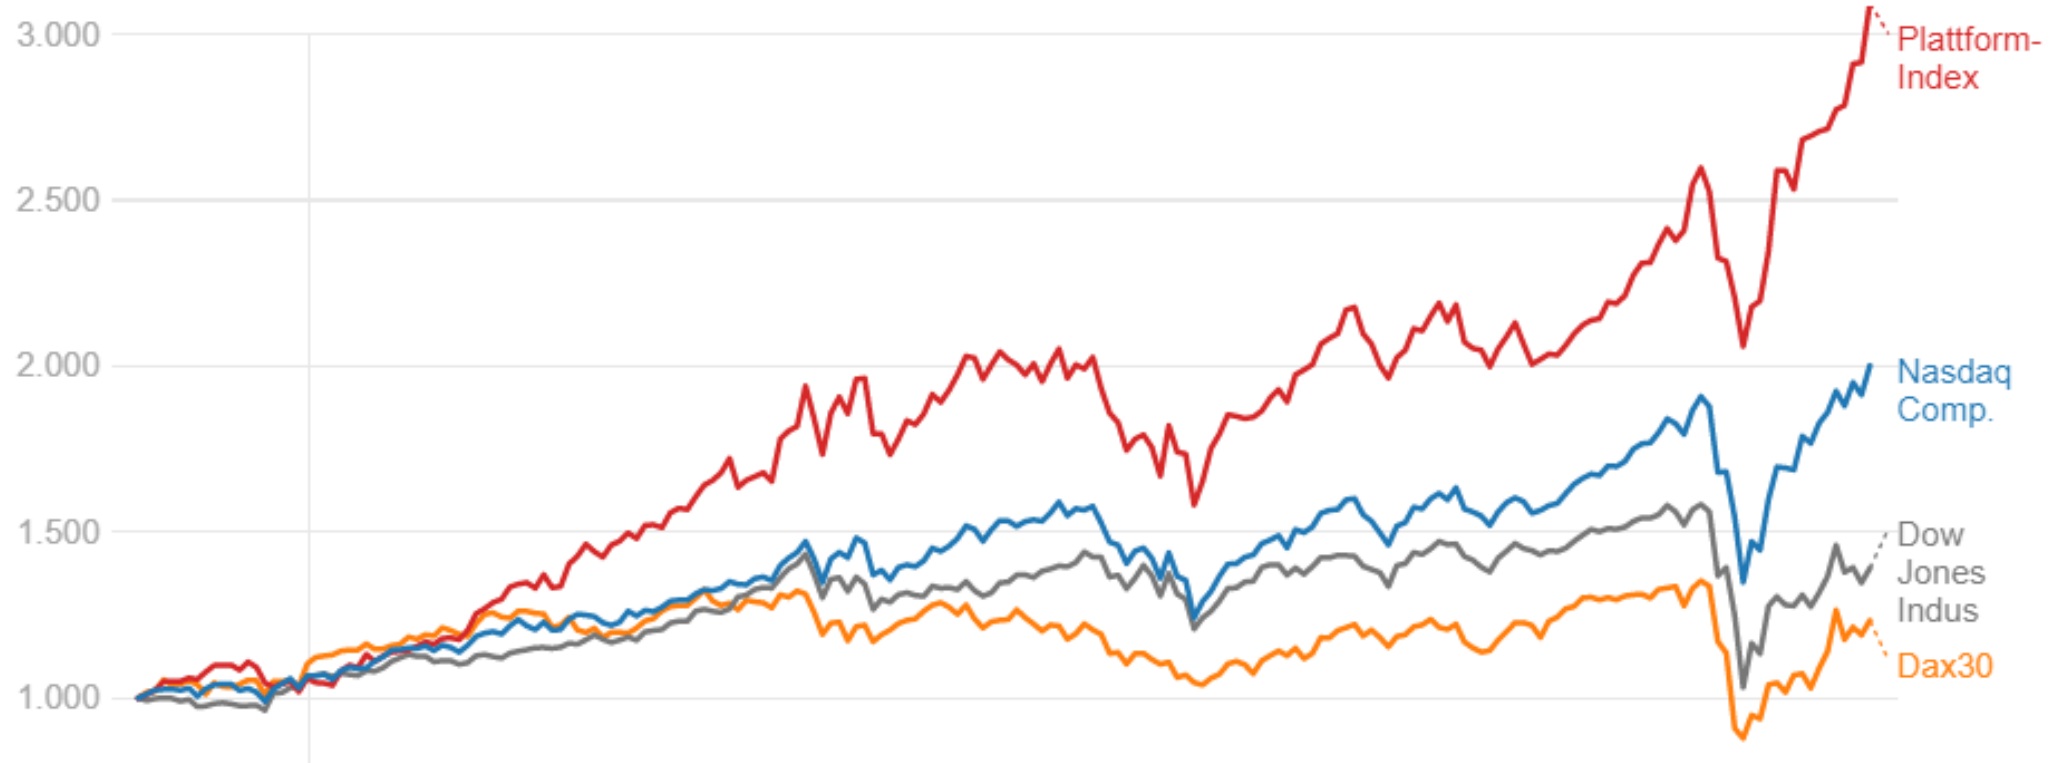

Worldwide Top 100 Platform Companies

Based on MarketCap / last known venture round valuation
Overall Top 100 Value 10,8 \$ Trillion USD (June 2020)

America

- | | | | | |
|----------|-----------|--------------|--------|-----------|
| Airbnb | Ebay | Lyft | Roku | Teladoc |
| Alteryx | Etsy | Match | Slack | Twilio |
| Booking | Expedia | MercadoLibre | Snap | Twitter |
| Carvana | Grainger | Uber | Splunk | Vroom |
| Chegg | Grubhub | Peleton | Square | Wikipedia |
| Doordash | Instacart | Pinterest | Stripe | Wish |
| Dropbox | | | | Zillow |

Africa

Platform Index – Top 15 modern Platforms

The platform index contains the compositions of: Alibaba, Alphabet, Amazon, Baidu, Booking Holdings, Dropbox, Etsy, Facebook, Microsoft, Naspers, Netflix, PayPal, Tencent, Twilio und Weibo.