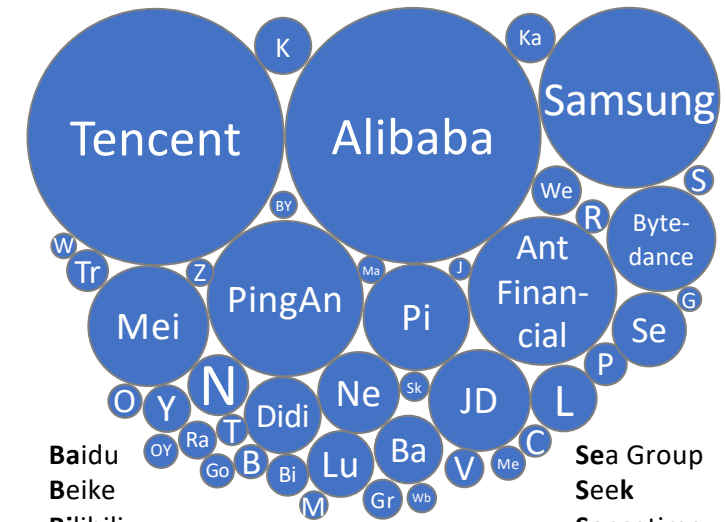

Asia-Pacific

Baidu	Joyy	Naver	Sea Group
Beike	Kakao	Netease	Seek
Bilibili	Kuaishou	Ola	Sensetime
BYJU	Lu.com	OYO	Tokopedia
Chehaoduo	Lufax	Paytm	Trip.com
Coupang	Manbang	Pinduoduo	VipShop
Didi Chuxing	Meicai	Rakuten	WeBank
G-Bits	Meituan	Rea	WeDoctor
Go-Jek			Weibo
Grab			YonYou
JD.com			Zuoyebang

Africa