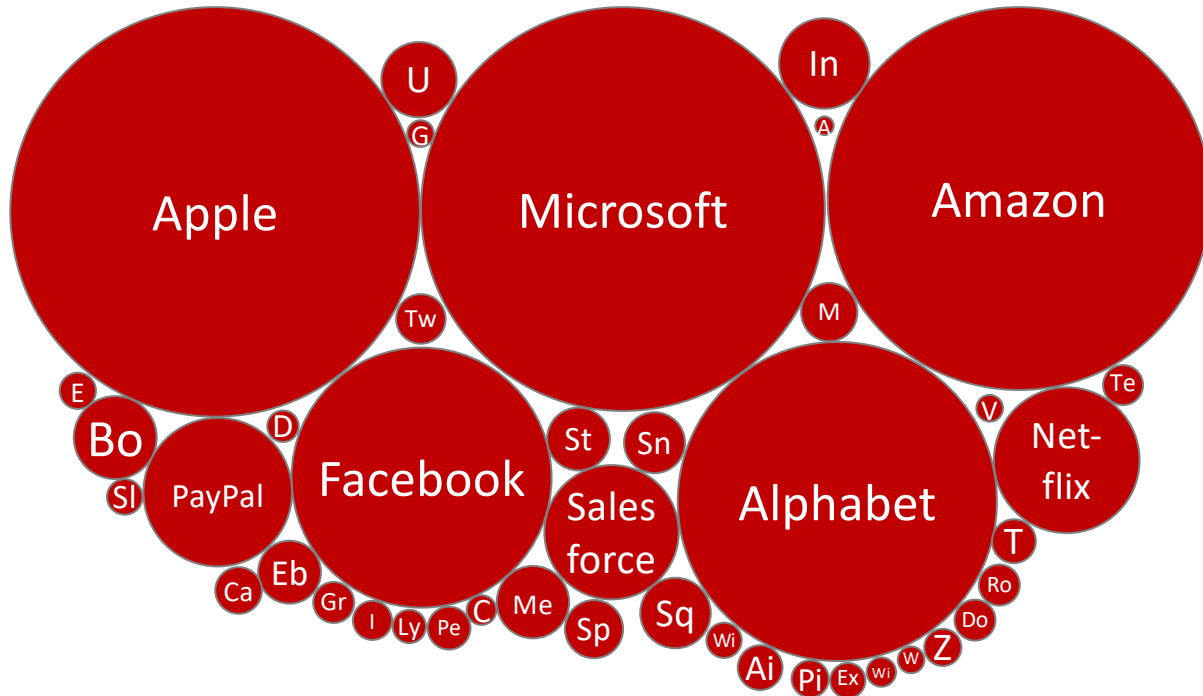

Worldwide Top 100 Platform Companies

Based on MarketCap / last known venture round valuation
Overall Top 100 Value 10,8 \$ Trillion USD (June 2020)

America

- | | | | | |
|----------|-----------|--------------|--------|-----------|
| Airbnb | Ebay | Lyft | Roku | Teladoc |
| Alteryx | Etsy | Match | Slack | Twilio |
| Booking | Expedia | MercadoLibre | Snap | Twitter |
| Carvana | Grainger | Uber | Splunk | Vroom |
| Chegg | Grubhub | Peleton | Square | Wikipedia |
| Doordash | Instacart | Pinterest | Stripe | Wish |
| Dropbox | | | | Zillow |

Europe

- | | |
|---------------|----------|
| Adevinta | Klarna |
| Adyen | Revolut |
| Autotrader G. | Spotify |
| Delivery Hero | Takeaway |
| Hellofresh | Yandex |
| Farfetch | |

Asia-Pacific

- | | | | |
|--------------|----------|-----------|-----------|
| Baidu | Joyy | Naver | Sea Group |
| Beike | Kakao | Netease | Seek |
| Bilibili | Kuaishou | Ola | Sensetime |
| BYJU | Lu.com | OYO | Tokopedia |
| Chehaoduo | Lufax | Paytm | Trip.com |
| Coupang | Manbang | Pinduoduo | VipShop |
| Didi Chuxing | Meicai | Rakuten | WeBank |
| G-Bits | Meituan | Rea | WeDoctor |
| Go-Jek | | | Weibo |
| Grab | | | YonYou |
| JD.com | | | Zuoyebang |

Africa

Platform Index – Top 15 modern Platforms

The platform index contains the compositions of: Alibaba, Alphabet, Amazon, Baidu, Booking Holdings, Dropbox, Etsy, Facebook, Microsoft, Naspers, Netflix, PayPal, Tencent, Twilio und Weibo.